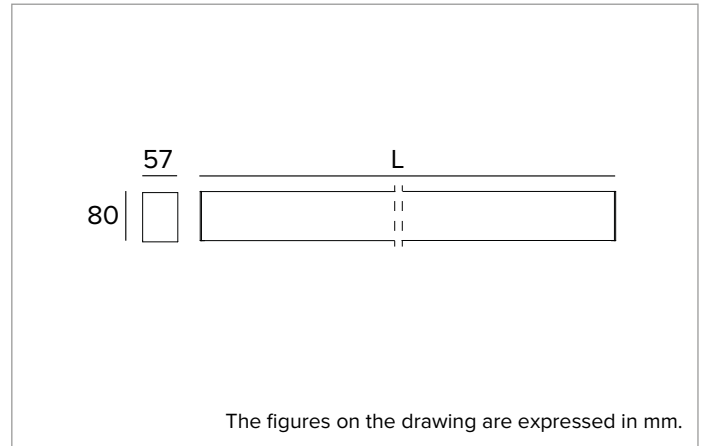

SOURCE

LED Engine made of linear LED boards Ra80.

Energy efficiency class: C, D

Nominal power: 70W

Nominal flux: 8587lm

Colour rendering index: 80

Rf: 84

Rg: 95

CCT nominal: 4000K

Lifetime (L80/B10): 100000h tq +25°C

ILLUMINOTECHNICAL CHARACTERISTICS

Direct/indirect emission. Controlled light. UGR19 optics: optical system made of a reflector with white polymer coating and UGR closing diffuser screen (UGR<19 and L65<3000 cd/m² EN-12464-1).

Emission: DIRECT/INDIRECT

Optic: REFLECTOR

Optical efficiency: 100%

Fixture flux: 8587lm

Luminous efficacy: 110lm/W

Photobiological safety: Compliant with RG0 exempt risk group

MECHANICAL CHARACTERISTICS

Painted extruded aluminium body with 57mm section and polycarbonate end caps. Upper closing screen in translucent polycarbonate.

Colour and finish: White

Dimensions: L=2340mm

Weight: 5.87Kg

Version: LINEAR

Degree of protection: IP40

Mechanical Resistance: IK02

ELECTRICAL CHARACTERISTICS

Integrated electronic ON-OFF driver. Luminaire compliant with EN 60598-2-22 for power supply from a centralised emergency system CPSS (Central Power Supply System), not incorporated in the luminaire - high risk areas excluded. The default power and flux are 100% in AC and 100% in DC.

Fixture Power: 78W

Power supply: 220-240Vac 50/60Hz

Insulation Class: CLASS 1

Type of driver / Control: ON-OFF

Driver included: YES

Class F: YES

SAFE FLICKER: PstLM=<1 and SVM=<0.4 (IEC TR 61547-1 and IEC TR 63158), to ensure a more comfortable and safe light

Ambient temperature: 0°C / +25°C

Relative humidity UR: <85%

INSTALLATION

To be completed with mounting systems for surface or suspended application.

NOTES

Commissioning of the control system via free APP; the intervention of a specialist technician can be quoted on request.

REGULATIONS AND CERTIFICATIONS

CE.

WARRANTY

5 years.

WARNING

Luminaire designed for disposal/recycling at end-of-life. Replaceable (LED only) light source by a professional. Replaceable control gear by a professional.

Due to the technological evolution of the electronic components, the data provided may be updated, and as such, confirmation must be requested during the order process.

Luminous flux and power supply have +/-10% tolerances with respect to the indicated value. tq +25°C (CIE 121).

We reserve the right to make technical changes.

Targetti Sankey S.r.l.
Via Pratese, 164
50145 Firenze - Italy
Tel: +39 055 37911
targetti.com
targetti@targetti.com

CCIAA Firenze
Share Capital:
€ 500.000,00
VAT N. (IT):
01537660480
R.E.A: FI-275656

TARGETTI